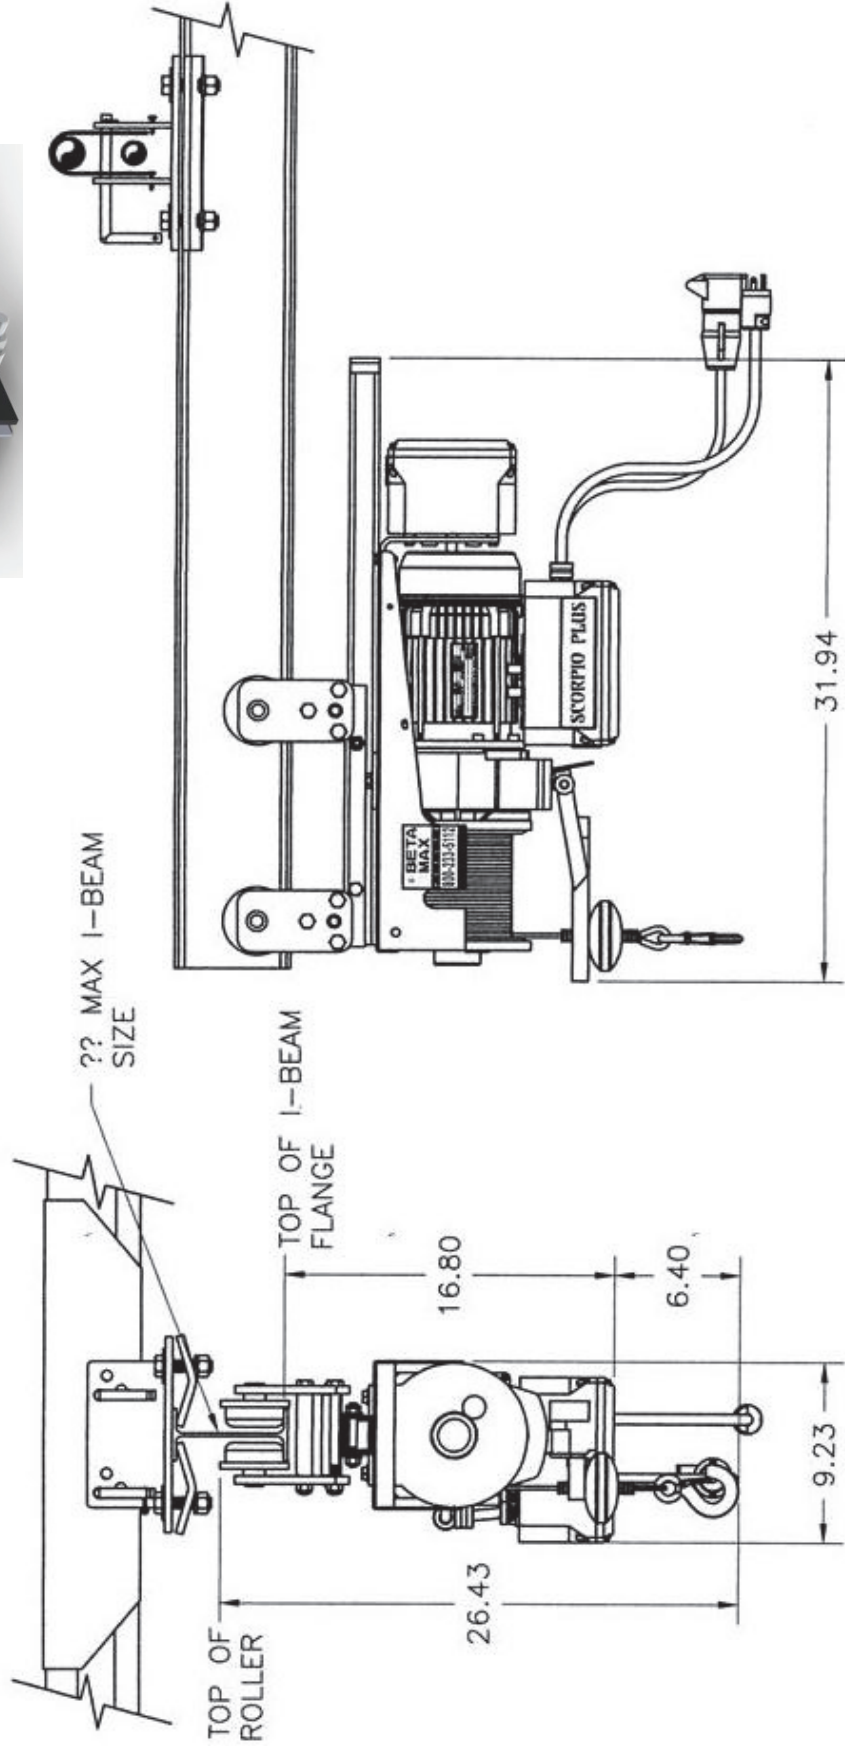

	20-44-1 I-BEAM TROLLEY TOP (Fits flange of 2.66 – 5.25)	Use w/Scorpio XL Only
--	--	-----------------------

DIMENSION – SCORPIO PLUS XL MOUNTED ON I-BEAM