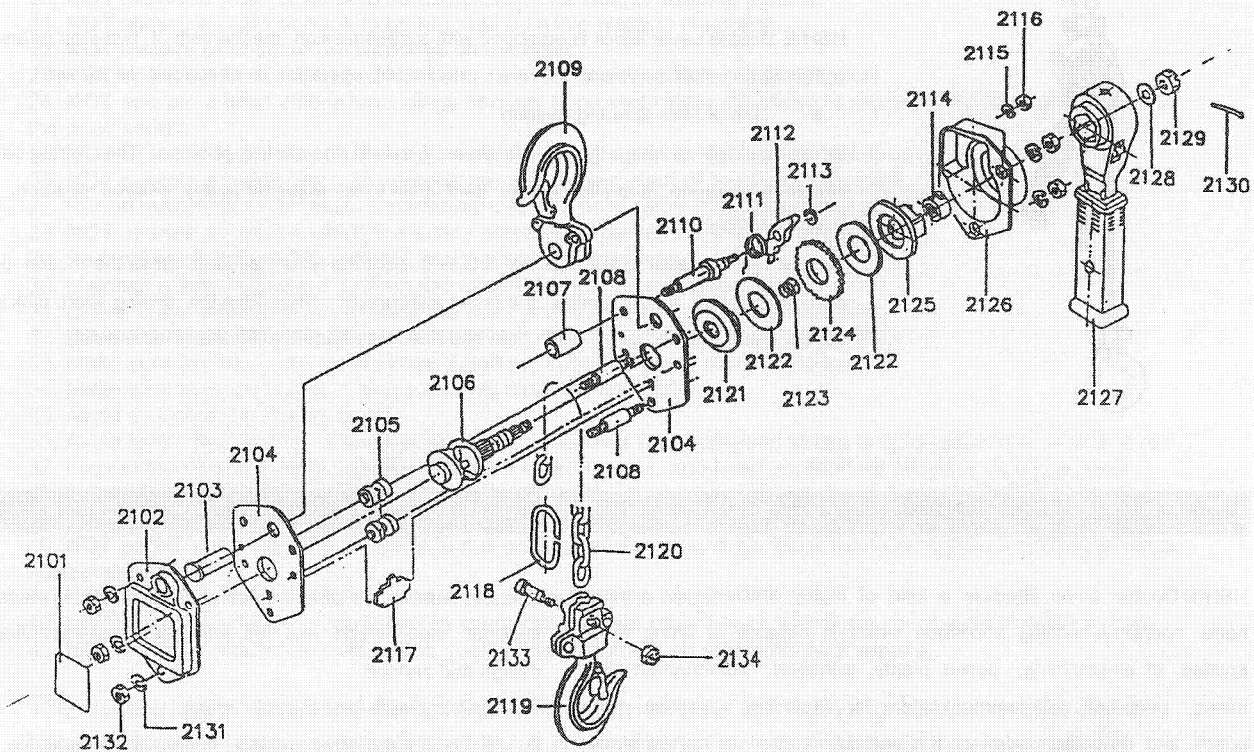

Details of spare parts for 1/4ton Double Lever Blocks

KEY NO.	NO REQE.	PARTNAME	KEY NO.	NO REQE.	PARTNAME	KEY NO.	NO REQE.	PARTNAME
2101	1	Label	2113	1	Circlip	2101	1	Female thread dis
2102	1	Gear case	2114	1	Splin cam	2102	1	Brake cover
2103	1	Top pin	2115	1	Spring washer A	2103	1	Handle assy
3104	2	Side plate	2116	1	Hex nut A	3104	1	Flat washer
2105	2	Guide roller	2117	1	Stripper	2105	1	Slotted thin nut
2106	1	Lifting shaft	2118	1	Chain end ring	2106	1	Split pin
2107	1	Circlip	2119	1	Bottom hook assy	2107	5	Spring washer B
2108	2	Stay bolt A	2120	1	Load chain	2108	5	Hex nut B
2109	1	Top hook assy	2121	1	Brake seat	2109	1	Suspension pin
2110	1	Saty bolt B	2122	2	Friction plate	2110	1	Lockingy Nut
2111	1	Pawl spring	2123	1	Brake spring	2111		
2112	1	Pawl	2124	1	Ratchet wheel	2112		