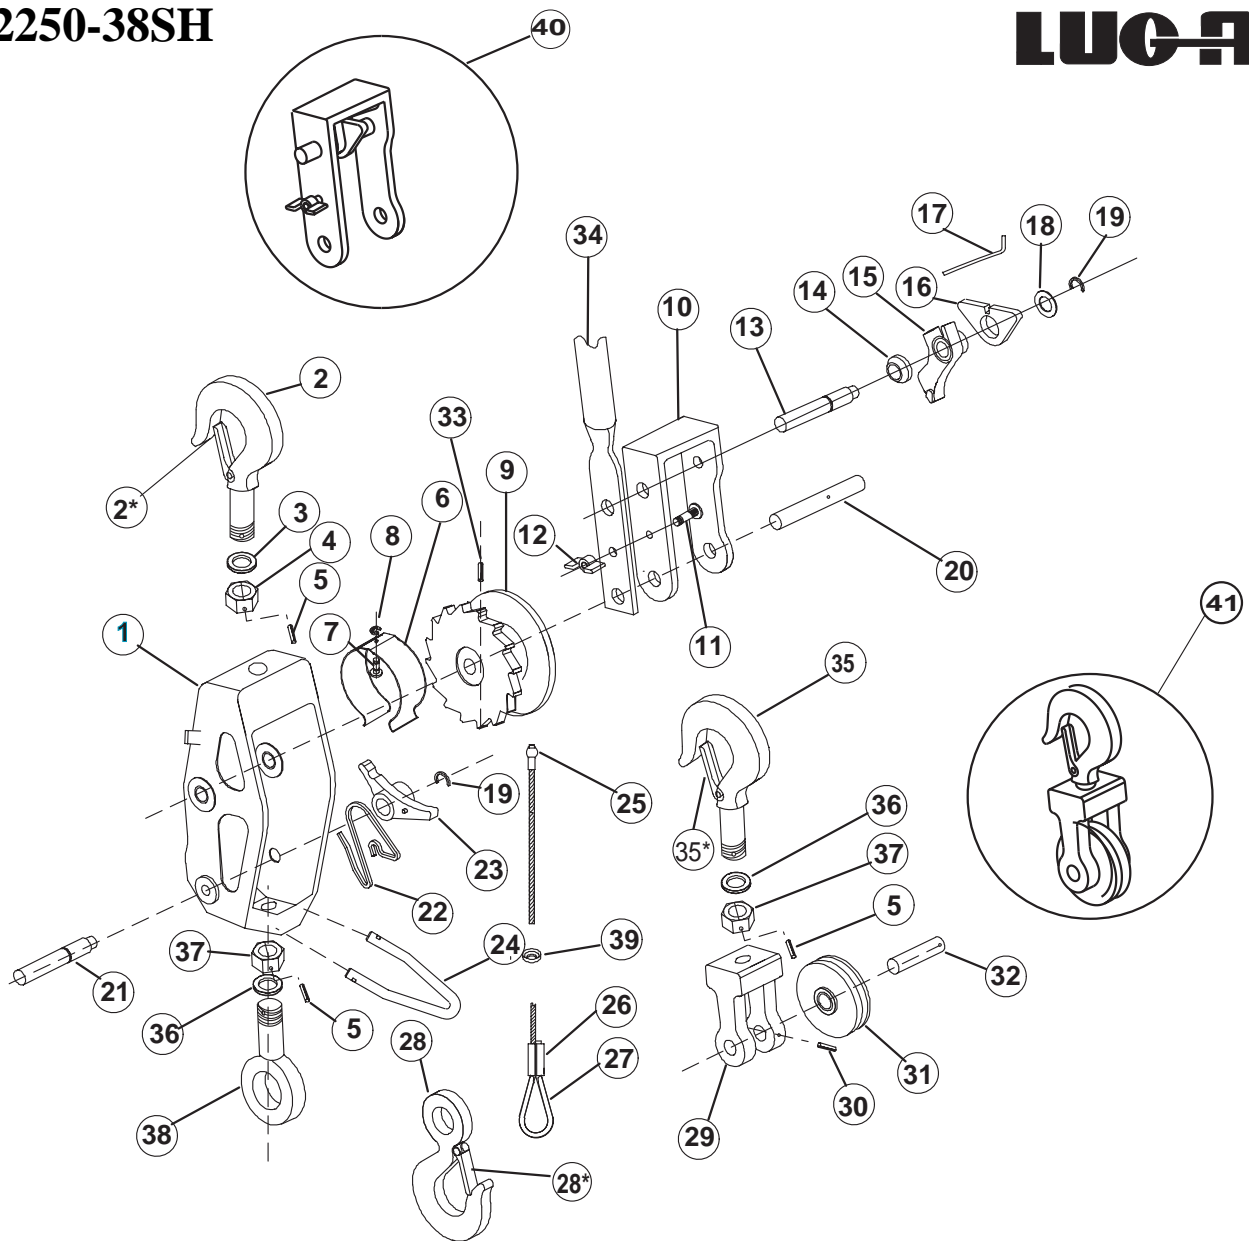

Model 2250-38SH

LUG-ALL®

Drawing Ref No.	Description	Qty Req'd	Lug-All Part No
1	Main Frame W/ Bushings	1	180
2	Shank Hook W/Latch	1	207
2*	Safety Hook Latch Repair Kit	1	264
3	Hook Washer	1	181
4	Hook Nut	1	182
5	Hook Nut Locking Pin	2	123
6	Cable Shield Assembly	1	183
7	Cable Shield Pin	1	161
8	Cable Shield Retaining Ring	1	162
9	Drum	1	214
10	U-Frame w/Handle Bolt	1	193
11	Handle Bolt	1	133
12	Wing Nut	1	119
13	U-Frame Pawl Shaft	1	192
14	Spring Support Roll	1	293
15	U-Frame Pawl	1	216
16	Reverse Lever	1	288
17	U-Frame Spring	1	195
18	Reverse Lever Washer	1	291
19	Shaft Snap Washer	2	111
20	Drum Shaft	1	194
21	Main Frame Pawl Shaft	1	186

Drawing Ref No.	Description	Qty Req'd	Lug-All Part No
22	Main Frame Spring	1	200
23	Main Frame Pawl	1	203
24	Cable Guide	1	204
25	Cable and Drum Anchor	1	210
26	Sleeve Type Cable Clamp	1	125
27	Thimble	1	139
28	Eye Hook With Latch	1	137
28*	Safety Hook Latch Repair Kit	1	263
29	Yoke	1	141
30	Shaft Locking Pin	1	143
31	Pulley W/ Bushing	1	152
32	Pulley Shaft	1	112
33	Drum Shaft Locking Pin	1	134
34	Reversible Handle (Black)	1	209
35	Shank Hook W/Latch	1	138
35*	Shank Hook Latch Repair Kit	1	263
36	Hook Washer	2	118
37	Hook Nut	2	122
38	Eye Bolt	1	165
39	Cable Adaptor	1	217
40	Complete U-Frame Assembly	1	853
41	Complete Pulley Block Assembly	1	803